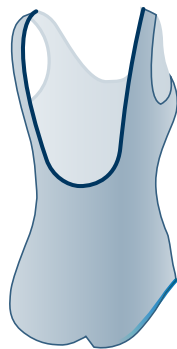

Essential Swimsuit Styles

SCOOP NECK

U-Rücken
Hoher Beinausschnitt

Scoop neck
High leg cut

CLASSIC

U-Rücken
Flacher Beinausschnitt

Scoop neck
Low leg cut

MAXPOWER