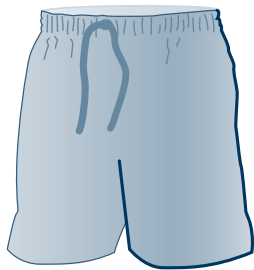

GRÖSSENTABELLE HERREN SWIMWEAR BEACH | MEN'S SIZE CHART SWIMWEAR BEACH