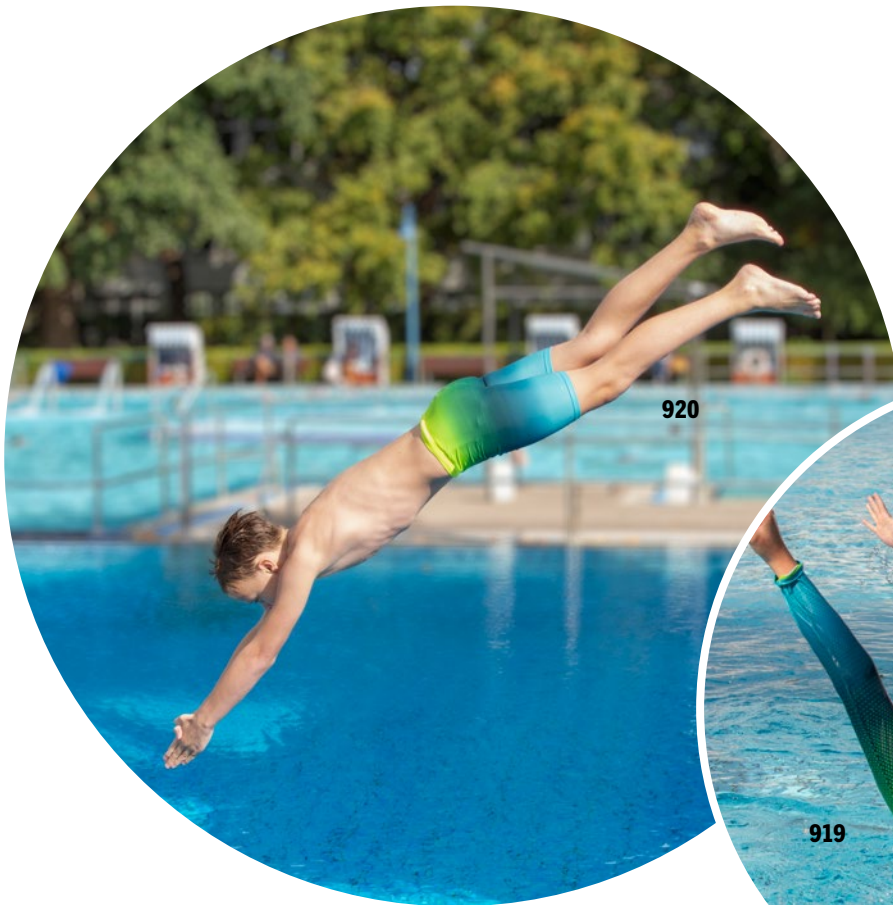

920

919

Badeshorts in Board-Shorts-Optik für Kinder und Jugendliche | 100 % Polyester Swim short in a board shorts look for children and young people | 100 % polyester

Sport-Badehose mit Bein | 80 % Polyamid, 20 % Elastan Jammer | 80 % polyamide, 20 % elastane

Kasten-Badehose | Ohne Mittelnah | 80 % Polyamid, 20 % Elastan Square cut swim short | Without mid seam | 80 % polyamide, 20 % elastane