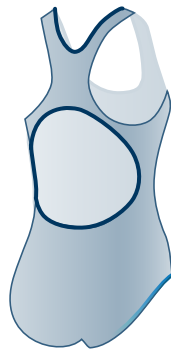

Essential Swimsuit Styles

SCOOP NECK

U-Rücken
Hoher Beinausschnitt

Scoop neck
High leg cut

CLASSIC

U-Rücken
Flacher Beinausschnitt

Scoop neck
Low leg cut

MAXPOWER