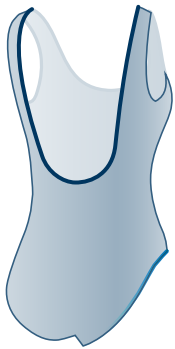

Essential Swimsuit Styles

SCOOP NECK

U-Rücken
Hoher Beinausschnitt

Scoop neck
High leg cut

CLASSIC

U-Rücken
Flacher Beinausschnitt

Scoop neck
Low leg cut

MAXPOWER